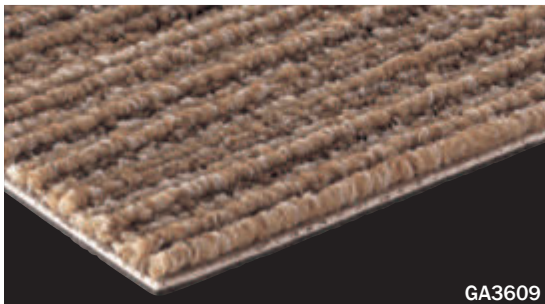

GA-3600 (texture I)

category: carpet tile

Natural design and texture inspired by the bark of trees are well described in beautiful earth color tones.

Carpet

Composition	surface	BCF Nylon 100%	dyeing method of yarn	Solution Dyed	
	base fabric	Nonwoven Polyester	backing	PVC and Glass Fiber	
Specification	size	500mm x 500mm		overall thickness	6.8mm
	pile height	H 4.5mm / L 3.0mm (textured loop pile)			
	gauge	1/10	stitch	12.5	yarn weight (oz/sq.yd)
Packing	16pcs/box = 4m ² /box				
Net Weight	19.2kg/box				
Performance	Critical Radiant Flux	(ASTM E648)	Class 2 Average CRF 0.22/cm ² or higher		
	Smoke Density	(ASTM E662)	Less than 450		
	Flame-retardant	Fire Defense Law in Japan Authorized No.E2120246			
	Antistatic	Less than 1.0kv (JIS L 1021-16, at 23 degrees centigrade, 25%RH)			
	Stain-resistant	Stain Release			
Formaldehyde Radiation	F☆☆☆☆ Interior-fabrics Performance Evaluation Conference Certified No.J12-30849				
Way of Installation	Monolithic or Quarter Turn				
Recommended Adhesive from TOLI	TOLI ECO GA Cement	(required quantity)	for steel or plastic sub-floor	40 to 60 gram/m ²	
			for mortar and wood sub-floor	60 to 100 gram/m ²	
Notes on Installation	Apply the adhesive on the whole surface of the sub-floor thinly and evenly. After drying, when the adhesive becomes translucent, install the tiles. Be careful not to put the tiles too tightly.				
Others	♦To have a natural image after installation, stripes are intentionally inserted in the design at regular intervals, which is not a manufacturing defect. In case you do not feel comfortable about the floor after installation, please change the tiles partly so that it will look natural. ♦Please note that the product has the indigenous odor from its materials.				

MADE IN JAPAN

made-to-order product

GA3609

Any color from GA-3600 can be "Eco-Friendly" for more than 1,000m² of order per color.

GA-3600EM

GA-3600 with approx. 23% post-consumer & 6% post-industrial recycled backing