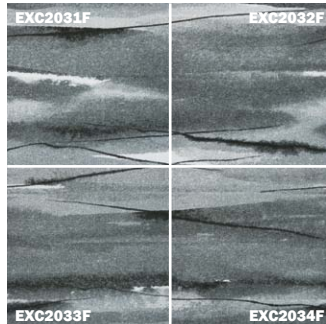

# EXCHROME <EXC-2000>

(made-to-order product)

On the top of cut piles, fine printed patterns can be created. Variety of images are available in EXC-2000 range.

category: carpet tile

Composition	surface	BCF Nylon 100%	dyeing method of yarn	Jet Printed	
	base fabric	Nonwoven Polyester	backing	PVC and Glass Fiber	
Specification	size	500mm x 500mm	overall thickness	9.0mm	
	pile height	6.0mm (cut pile)			
	gauge	1/10	stitch	16.0	yarn weight (oz/sq.yd)
Packing	16pcs/box = 4m <sup>2</sup> /box				
Net Weight	20.8kg/box				
Performance	flame-retardant	Fire Defense Law in Japan Authorized No.E2120079			
	antistatic	less than 0.5kv (JIS L 1021-16 at 23 degrees centigrade, 25%RH)			
	stain-resistant	Stain Release			
	formaldehyde radiation	F☆☆☆☆ Interior-fabrics Performance Evaluation Conference Certified No.J12-30825			
Way of Installation	Monolithic				
Recommended Adhesive from TOLI	TOLI ECO GA Cement	(required quantity)	for steel or plastic sub-floor	40 to 60 gram/m <sup>2</sup>	
			for mortar and wood sub-floor	60 to 100 gram/m <sup>2</sup>	
Notes on Installation	Apply the adhesive on the whole surface of the sub-floor thinly and evenly. After drying, when the adhesive becomes translucent, install the tiles. Be careful not to put the tiles too tightly.				
Minimum Order Quantity	30m <sup>2</sup> /color				
Others	♦Occasionally the direction of cut piles are partly broken, which looks like color shading. This is one of the characteristics of cut pile carpets and not a manufacturing defect. ♦Please note that the product has the indigenous odor from its materials.				

EXC2035F

EXC2036F

EXC2037F

EXC2038F

EXC2039F

EXC2040F

EXC2031F ※Upper left

EXC2032F ※Upper right