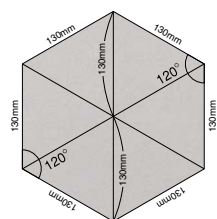

# ROYAL STONE HIGH-END (130mm hexagon)

category: solid vinyl tile

ROYAL STONE in hexagon size is a next-generation vinyl tile which will spark a revolution with its one-of-a-kind shape.

Specification	overall thickness	3.0mm	size	130mm hexagon
	others	Surface Clear Wear Layer 0.3mm / Beveled		
Packing	64pcs/box = 2.80m <sup>2</sup>			
Net Weight	14.6kg/box			
Recommended Adhesive from TOLI	dried mortar and concrete	Eco AR600		
	humid mortar and concrete	Epo Gray ST, US Cement, US Cement (less-smelly), US200		
Notes on Installation	<ul style="list-style-type: none"> <li>For one week after installation, direct sunlight, sudden change of temperature due to air conditioning, and water washing should be avoided.</li> <li>The color shading differs on a tile-by-tile basis, which will make the floor look very natural when the tiles are installed.</li> </ul>			
Recommended Maintenance Wax from TOLI	New FB Wax, U Wax, T Wax (Non-shiny & Antibacterial)			
Others	<ul style="list-style-type: none"> <li>The dirt and stains will be more visible on the floor covering with lighter plain colors, compared to dark colors. Also they are more likely to stick with the deep-embossed surface than the flat surface.</li> <li>Please be aware that some rubber casters might cause color-contamination.</li> <li>Please bear in mind that ROYAL STONE (hexagon) may take more time for layout and installation compared to the tiles in square size.</li> <li>Please note that the product has the indigenous odor from its materials.</li> <li>When you install the tiles in hexagon size, you will have a better appearance by finishing the joints with cauking materials.</li> </ul>			

### <Dimension Details>

In PST1217 & PST1218, only one corner of a hexagon has a different color. Just by changing the direction of installation, different floor images can be created.

In PST1217 to PST1221, the colors will differ by production lot and cannot be strictly matched.