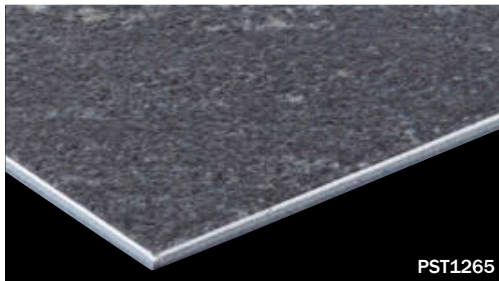

# ROYAL STONE HIGH-END (450mmx900mm rectangular)

category: solid vinyl tile

ROYAL STONE is TOLI's new stone-look solid vinyl tile range that has variety of sizes and authentic designs. Green product with "ECO Mark"-certified.

Specification	overall thickness	3.0mm	size	450mm x 900mm
	others	Surface Clear Wear Layer 0.3mm / Round-Beveled		
Packing	8pcs/box=3.24m <sup>2</sup> /box			
Net Weight	16.2kg/box			
Performance	Wear Resistance	(EN649) Group T		
Recommended Adhesive from TOLI	dried mortar and concrete	Eco AR600		
	humid mortar and concrete	Epo Gray ST, US Cement, US Cement(less-smelly), US200		
Notes on Installation	<ul style="list-style-type: none"> <li>For one week after installation, direct sunlight, sudden change of temperature due to air conditioning, and water washing should be avoided.</li> <li>The color shading differs on a tile-by-tile basis. In case you do not feel comfortable about the floor after installation, please change the tiles partly so that it will look natural.</li> </ul>			
Recommended Maintenance Wax from TOLI	New FB Wax U Wax T Wax (Non-shiny & Antibacterial)			
Custom Order	If you ask for a different size or wear layer, please contact TOLI sales rep.			
Others	<ul style="list-style-type: none"> <li>The dirt and stains will be more visible on the floor covering with lighter plain colors, compared to dark colors. Also they are more likely to stick with the deep-embossed surface than the flat surface.</li> <li>Please be aware that some rubber casters might cause color-contamination.</li> </ul>			

MADE IN JAPAN

Vinyl Tile

PST1265

Based on intensive research on authentic texture of natural stones and wood-grains, realistic natural tones have been reproduced.  
The color number marked with ◆ has a Natural Tone pattern.