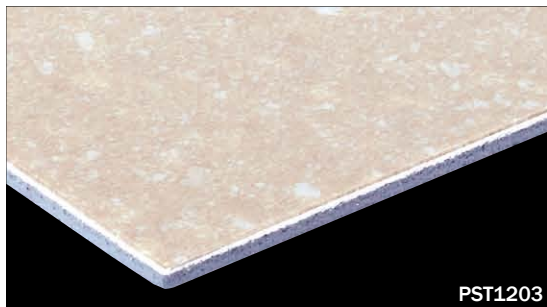

ROYAL STONE (450mm square)

category: solid vinyl tile

ROYAL STONE is TOLI's new stone-look solid vinyl tile range that has variety of sizes and authentic designs. Green product with "ECO Mark"-certified.

Specification	overall thickness	3.0mm	size	450mm x 450mm
	others	Surface Clear Wear Layer 0.3mm		
Packing	14pcs/box = 2.83m ²			
Net Weight	14.7kg/box			
Performance	Wear Resistance	(EN649) Group T		
Recommended Adhesive from TOLI	dried mortar and concrete	Eco AR600		
	humid mortar and concrete	Epo Gray ST, US Cement, US Cement (less-smelly), US200		
Notes on Installation	<ul style="list-style-type: none"> ◆ Before installation, make sure the arrow marks on the back of each tile, which show the direction of the pattern. ◆ For one week after installation, direct sunlight, sudden change of temperature due to air conditioning, and water washing should be avoided. ◆ The color shading differs on a tile-by-tile basis, which will make the floor look very natural when the tiles are installed. 			
Recommended Maintenance Wax from TOLI	New FB Wax, U Wax, T Wax (Non-shiny & Antibacterial)			
Custom Order	If you ask for a different size or wear layer, please contact TOLI sales rep.			
Others	<ul style="list-style-type: none"> ◆ The dirt and stains will be more visible on the floor covering with lighter plain colors, compared to dark colors. Also they are more likely to stick with the deep-embossed surface than the flat surface. ◆ Please be aware that some rubber casters might cause color-contamination. ◆ Please note that the product has the indigenous odor from its materials. 			

MADE IN JAPAN

Based on intensive research on authentic texture of natural stones and wood-grains, realistic natural tones have been reproduced.
The color number marked with ◆ has a Natural Tone pattern.

ROYAL STONE (450mm square)

category: solid vinyl tile

Vinyl
Tile

|| PST1276 ◆

|| PST1292

|| PST1301

|| PST1290

|| PST1306