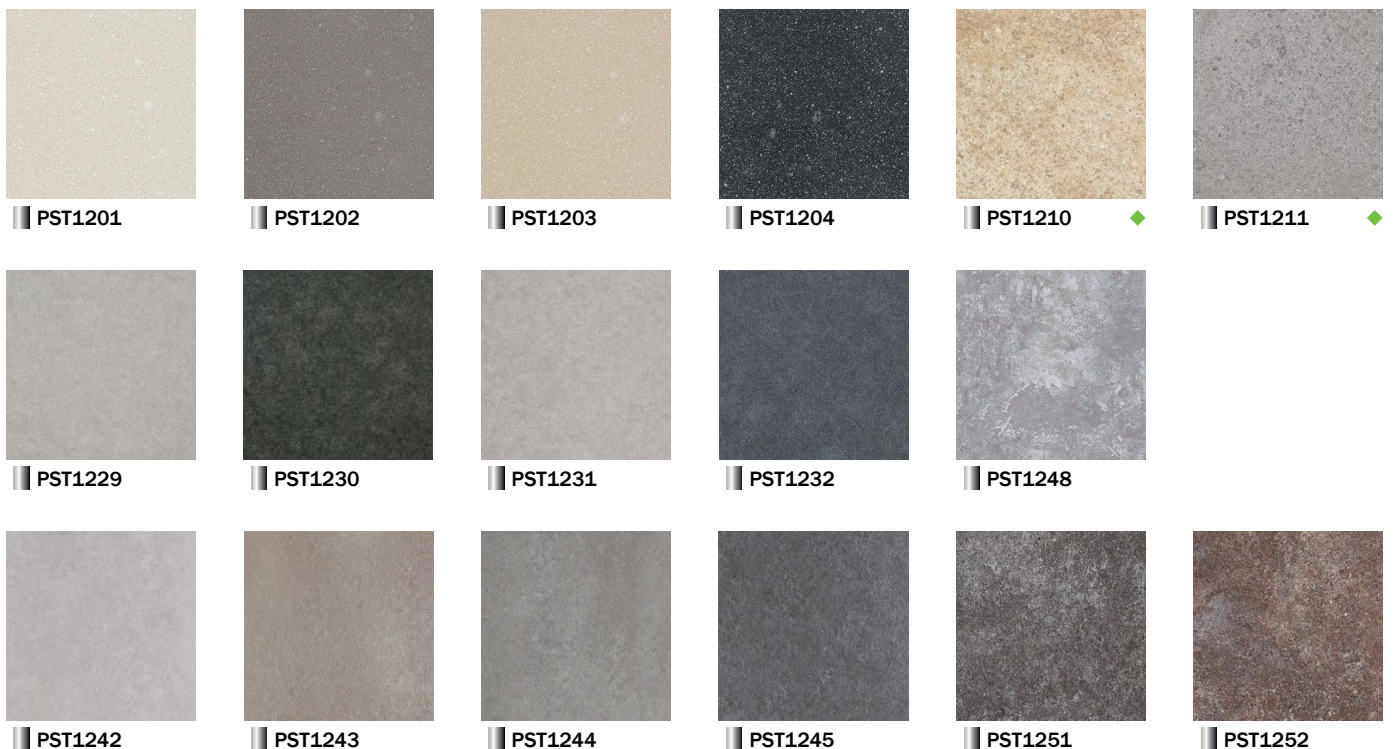

ROYAL STONE (450mm square)

category: solid vinyl tile

ROYAL STONE is TOLI's new stone-look solid vinyl tile range that has variety of sizes and authentic designs. Green product with "ECO Mark"-certified.

Specification	overall thickness	3.0mm	size	450mm x 450mm
	others	Surface Clear Wear Layer 0.3mm		
Packing	14pcs/box = 2.83m ²			
Net Weight	14.7kg/box			
Performance	Wear Resistance	(EN649) Group T		
Recommended Adhesive from TOLI	dried mortar and concrete	Eco AR600		
	humid mortar and concrete	Epo Gray ST, US Cement, US Cement (less-smelly), US200		
Notes on Installation	<ul style="list-style-type: none"> ◆ Before installation, make sure the arrow marks on the back of each tile, which show the direction of the pattern. ◆ For one week after installation, direct sunlight, sudden change of temperature due to air conditioning, and water washing should be avoided. ◆ The color shading differs on a tile-by-tile basis, which will make the floor look very natural when the tiles are installed. 			
Recommended Maintenance Wax from TOLI	New FB Wax, U Wax, T Wax (Non-shiny & Antibacterial)			
Custom Order	If you ask for a different size or wear layer, please contact TOLI sales rep.			
Others	<ul style="list-style-type: none"> ◆ The dirt and stains will be more visible on the floor covering with lighter plain colors, compared to dark colors. Also they are more likely to stick with the deep-embossed surface than the flat surface. ◆ Please be aware that some rubber casters might cause color-contamination. ◆ Please note that the product has the indigenous odor from its materials. 			

MADE IN JAPAN

Based on intensive research on authentic texture of natural stones and wood-grains, realistic natural tones have been reproduced.
The color number marked with ◆ has a Natural Tone pattern.

ROYAL STONE (450mm square)

category: solid vinyl tile

Vinyl
Tile

|| PST1276 ◆

|| PST1292

|| PST1301

|| PST1290

|| PST1306