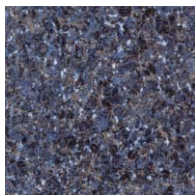

# ROYAL STONE (450mm square)

category: solid vinyl tile

PST1366

PST1373

PST1387

PST1367

PST1374

PST1388